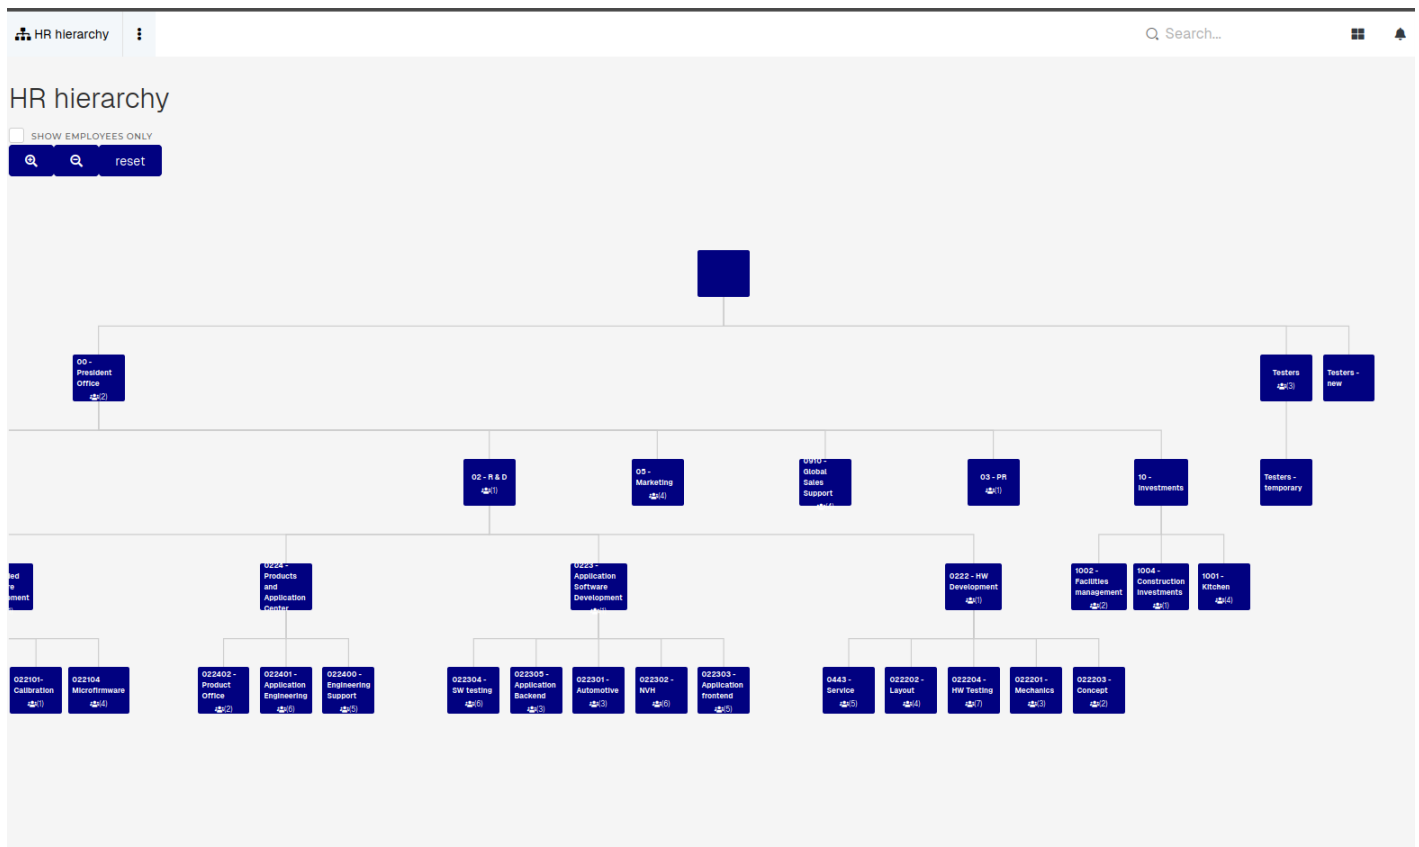

Overview

The [HR hierarchy](#) page contains an "**organigram**" of the entire employee tree of the company.

- **What is an organigram/organizational chart?**

- Its a visual diagram, which maps and graphically displays an organization's HR structure, illustrating department hierarchy and lists employees within those departments.